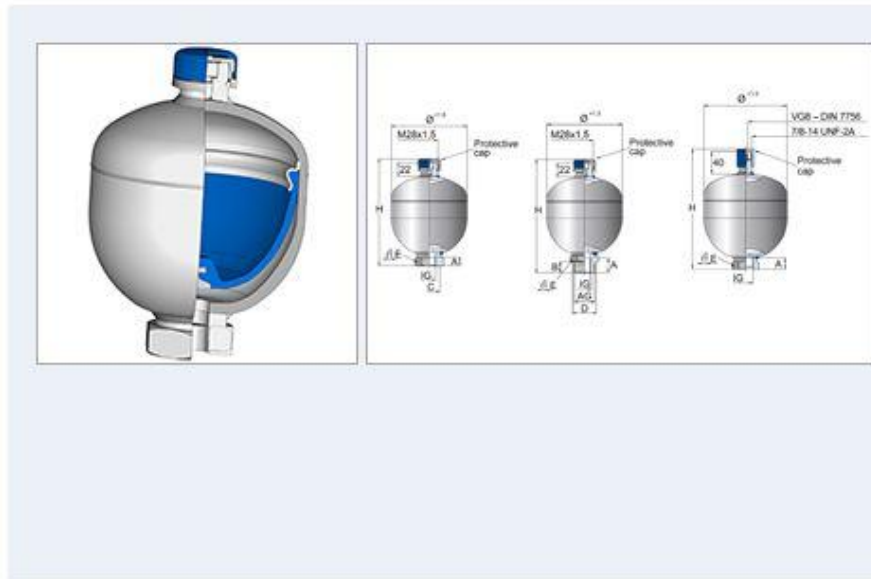

Diaphragm Accumulator | 32 - 1315 - 13 - 641 | 0,32 L - 250/0 BAR ESC_VOL_IMP | 95 X 147 MM ESC_IN | Steel /Membrane / Bladder - ECO | CE / PED

| | |
|--------------|------------------------|
| item no. | 49314680 |
| availability | on demand |
| IG | G 1/2 |
| AG | none |
| gas port | Standard EU M28x1,5 |
| A | 14 |
| certificate | CE / PED |
| E | WS 32 |
| outer Ø | 95 mm |
| H | 147 mm |
| material | ECO |

Item attributes 49314680 (Accumulator Diaphragm Accumulator)

| | | | |
|---------------------------------|---------------------|-------------------------------|----------|
| design | DACC | temperature max. (temp. max.) | 80 ° C |
| brand | Freudenberg | oil port wrench size (E) | WS 32 |
| country of origin | DE | outer diameter (outer Ø) | 95 mm |
| inner thread oil side (IG) | G 1/2 | height (H) | 147 mm |
| outer thread oil side (AG) | none | shore hardness | |
| gas port (gas port) | Standard EU M28x1,5 | material | ECO |
| IG insertion depth oil side (A) | 14 | packaging unit | 1 pcs. |
| temperature min. (temp. min.) | -40 ° C | net weight | 1700 gr. |