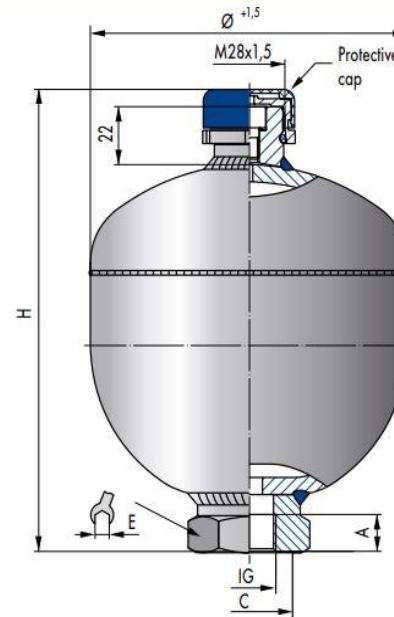

Diaphragm Accumulator | 32 - 1315 - 13 - 641 | 0,32 L - 250/0 BAR ESC_VOL_IMP | 95 X 147 MM ESC_IN | Steel /Membrane / Bladder - ECO | CE / PED

| | |
|--------------|------------------------|
| item no. | 49314680 |
| availability | on demand |
| IG | G 1/2 |
| AG | none |
| gas port | Standard EU M28x1,5 |
| A | 14 |
| certificate | CE / PED |
| E | WS 32 |
| outer Ø | 95 mm |
| H | 147 mm |
| material | ECO |

Item attributes 49314680 (Accumulator Diaphragm Accumulator)

| | | | |
|---------------------------------|---------------------|-------------------------------|----------|
| design | DACC | temperature max. (temp. max.) | 80 ° C |
| brand | Freudenberg | oil port wrench size (E) | WS 32 |
| country of origin | DE | outer diameter (outer Ø) | 95 mm |
| inner thread oil side (IG) | G 1/2 | height (H) | 147 mm |
| outer thread oil side (AG) | none | shore hardness | |
| gas port (gas port) | Standard EU M28x1,5 | material | ECO |
| IG insertion depth oil side (A) | 14 | packaging unit | 1 pcs. |
| temperature min. (temp. min.) | -40 ° C | net weight | 1700 gr. |