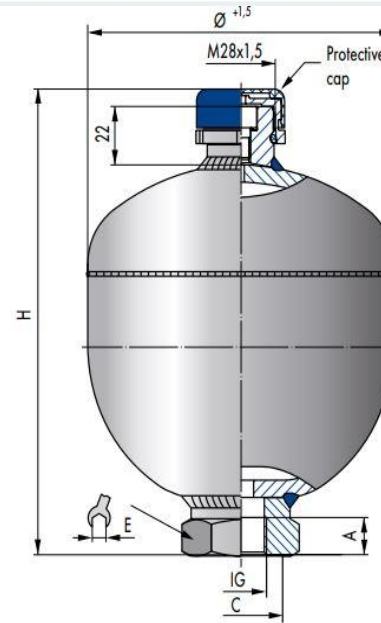

Diaphragm Accumulator | 140 - 1315 - 22 - 741 | 1,4 L - 350/0 BAR ESC\_VOL\_IMP | 156 X 212 MM ESC\_IN | Steel / Membrane / Bladder - ECO | CE / PED

item no.	49336448
availability	on demand
IG	G 1/2
AG	M 33x1,5
gas port	Standard EU M28x1,5
A	24
B	18
certificate	CE / PED
D	39
E	WS 41
outer Ø	156 mm
H	212 mm
material	ECO

Item attributes 49336448 (Accumulator Diaphragm Accumulator)

design	DACC	temperature max. (temp. max.)	80 ° C
brand	Freudenberg	liquid connection OT sealing surface (D)	39
country of origin	DE	oil port wrench size (E)	WS 41
inner thread oil side (IG)	G 1/2	outer diameter (outer Ø)	156 mm
outer thread oil side (AG)	M 33x1,5	height (H)	212 mm
gas port (gas port)	Standard EU M28x1,5	shore hardness	
IG insertion depth oil side (A)	24	material	ECO
AG insertion depth oil side (B)	18	packaging unit	1 pcs.
temperature min. (temp. min.)	-40 ° C	net weight	6835 gr.