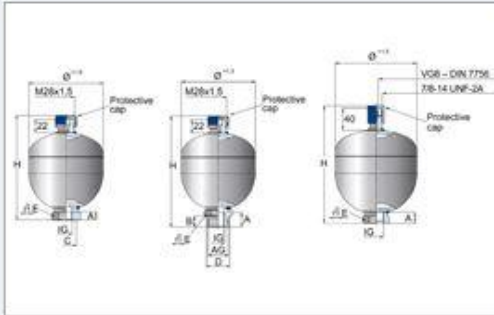

Diaphragm Accumulator | 140 - 1315 - 22 - 741 | 1,4 L - 350/0 BAR ESC\_VOL\_IMP | 156 X 212 MM ESC\_IN | Steel / Membrane / Bladder - ECO | CE / PED

item no.	49336448
availability	on demand
IG	G 1/2
AG	M 33x1,5
gas port	Standard EU M28x1,5
A	24
B	18
certificate	CE / PED
D	39
E	WS 41
outer Ø	156 mm
H	212 mm
material	ECO

Item attributes 49336448 (Accumulator Diaphragm Accumulator)

design	DACC	temperature max. (temp. max.)	80 ° C
brand	Freudenberg	liquid connection OT sealing surface (D)	39
country of origin	DE	oil port wrench size (E)	WS 41
inner thread oil side (IG)	G 1/2	outer diameter (outer Ø)	156 mm
outer thread oil side (AG)	M 33x1,5	height (H)	212 mm
gas port (gas port)	Standard EU M28x1,5	shore hardness	
IG insertion depth oil side (A)	24	material	ECO
AG insertion depth oil side (B)	18	packaging unit	1 pcs.
temperature min. (temp. min.)	-40 ° C	net weight	6835 gr.